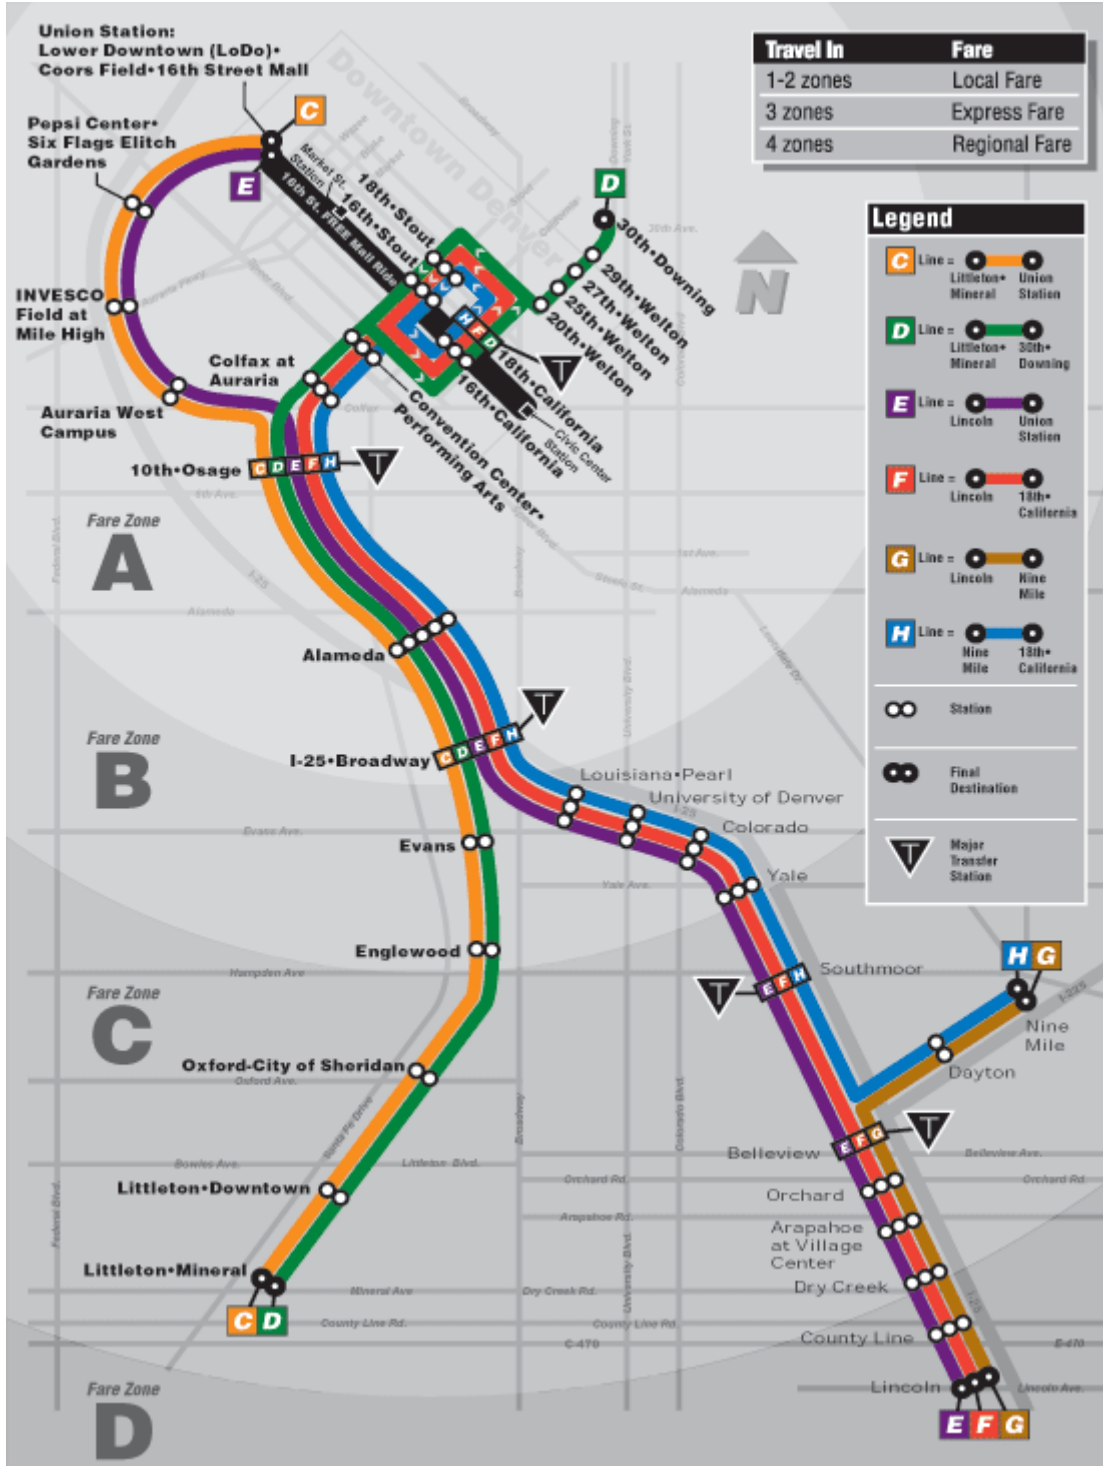

# Light Rail Map & Station Locations

## Station Location

#### D LINE

- Littleton/Mineral Station & park-n-Ride

- Littleton/Downtown Station & park-n-Ride
- Oxford – City of Sheridan Station
- Englewood Station & park-n-Ride
- Evans Station & park-n-Ride
- I - 25 & Broadway Station & park-n-Ride
- Alameda Station & park-n-Ride
- 10th & Osage Station
- Auraria West Campus Station
- Invesco Field at Mile High Station
- Pepsi Center/Six Flags Elitch Gardens Station
- Union Station:  
Lower Downtown (LoDo)/  
Coors Field/  
16th Street Mall Station

**H LINE**

- Nine Mile Station & park-n-Ride
- Dayton Station & park-n-Ride
- Southmoor Station & park-n-Ride
- Yale Station and park-n-ride
- Colorado Station
- University of Denver & park-n-Ride
- Louisiana/Pearl Station
- I-25/Broadway Station & park-n-Ride
- Alameda Station & park-n-Ride
- 10th & Osage Station
- Colfax at Auraria Station
- Convention Center/Performing Arts Station